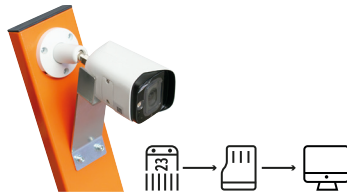

- Efficient
- High safety standards
- Easy to use
- Easy maintenance

Makes the removed license plate unusable

Disintegrated number plate storage cabinet

**OPTIONAL**

- Camera with micro SD + video management software