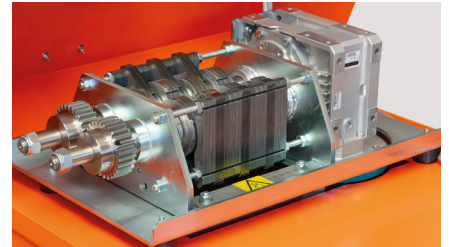

# TRT

Vehicle number plates shredder

Camera with micro SD (optional)

- (A) AA 010 IM
- (B) AA 010 IM
- (C) AA 010010
- (D) AA 01001

**Traceability**  
OF SHREDDED PLATES

**4" ÷ 6"**  
SHREDDING TIME

**Versatile**  
FOR ALL TYPES OF PLATES

- Efficient
- High safety standards
- Easy to use
- Easy maintenance

Makes the removed license plate unusable

Disintegrated number plate storage cabinet

**OPTIONAL**

- Camera with micro SD + video management software

		TRT
		145080100
	License plate dimensions	
<b>1 row</b>		
(A)	Front	520 x 110 mm
(B)	Rear	360 x 110 mm
<b>2 rows</b>		
(C)	Rear	297 x 214 mm
(D)	Motorcycle license plate	175 x 175 mm
	Tempo triturazione targa	
(A)	Front	6 sec
(B,C)	Rear	4 sec
	Power supply	1,5 kW
	Voltage	Monofase - 220 V AC - 50 Hz
	'A' Weighted sound pressure level (LPA)	< 70 dB(A)
	Dimensions	700 x 600 h. 1420 mm