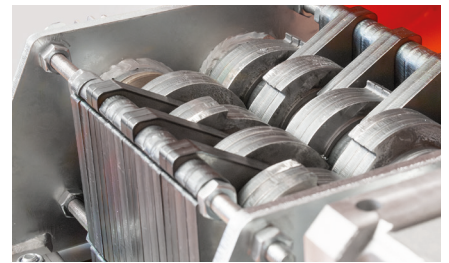

# TRT

Vehicle number plates shredder

Camera with micro SD (optional)

- (A) AA 010 IM
- (B) AA 010 IM
- (C) AA 010010
- (D) AA 01001

**Traceability**  
OF SHREDDED PLATES

**4" ÷ 6"**  
SHREDDING TIME

**Versatile**  
FOR ALL TYPES OF PLATES

- Efficient
- High safety standards
- Easy to use
- Easy maintenance

Makes the removed license plate unusable

Disintegrated number plate storage cabinet

**OPTIONAL**

- Camera with micro SD + video management software