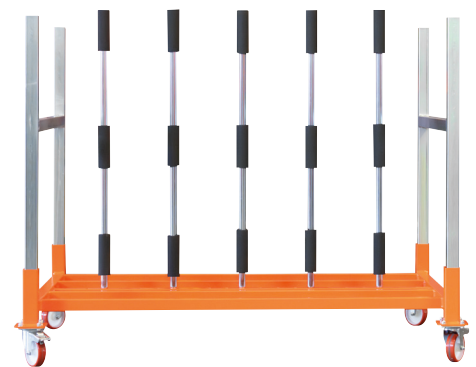

Easy storage of doors and bonnets.
Versatile, adjustable trolley with anti-slip protection.

DISMANTLING

RPP

Trolley with rack
for organising doors, tailgates
and bonnets

Adaptability: Adjustable rack that adapts to different shapes, sizes and weights, optimising available space.

1 ton
MAX LOAD

Versatility
DOORS, TAILGATES AND BONNETS

Adaptability
ADJUSTABLE RACK

Stability

Non-slip protection

Manoeuvrability

Smooth handling

Stability: Flatbed with open bottom and 5 spacers to ensure stability without unbalancing.

Distanziatori con protezioni

Safety: Non-slip guards reduce the risk of damage and slipping.

Manoeuvrability: Swivel wheels and movable base for smooth and effortless handling.

RPP

143N80800

 Payload	1000 Kg
 Dimensions	1460 x 1140 x h 1128 mm
 Weight	75 Kg