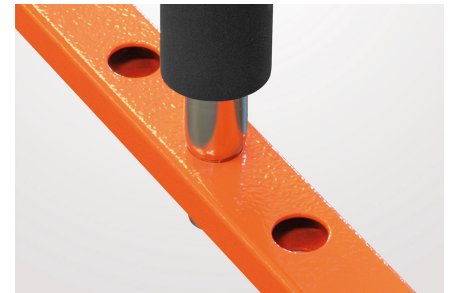

Easy storage of doors and bonnets.
Versatile, adjustable trolley with anti-slip protection.

DISMANTLING

RPP

Trolley with rack
for organising doors, tailgates
and bonnets

Adaptability: Adjustable rack that adapts to different shapes, sizes and weights, optimising available space.

1 ton
MAX LOAD

Versatility
DOORS, TAILGATES AND BONNETS

Adaptability
ADJUSTABLE RACK

Stability

Non-slip protection

Manoeuvrability

Smooth handling

Stability: Flatbed with open bottom and 5 spacers to ensure stability without unbalancing.

Distanziatori con protezioni

Safety: Non-slip guards reduce the risk of damage and slipping.

Manoeuvrability: Swivel wheels and movable base for smooth and effortless handling.

RPP

143N80800

 Payload	1000 Kg
 Dimensions	1460 x 1140 x h 1128 mm
 Weight	75 Kg