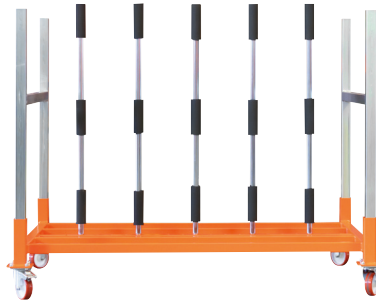

Easy storage of doors and bonnets.
Versatile, adjustable trolley with anti-slip protection.

DISMANTLING

RPP

Trolley with rack
for organising doors, tailgates
and bonnets

Adaptability: Adjustable rack that adapts to different shapes, sizes and weights, optimising available space.

1 ton
MAX LOAD

Versatility
DOORS, TAILGATES AND BONNETS

Adaptability
ADJUSTABLE RACK

Stability

Non-slip protection

Manoeuvrability

Smooth handling

Stability: Flatbed with open bottom and 5 spacers to ensure stability without unbalancing.

Distanziatori con protezioni

Safety: Non-slip guards reduce the risk of damage and slipping.

Manoeuvrability: Swivel wheels and movable base for smooth and effortless handling.

RPP

143N80800

 Payload	1000 Kg
 Dimensions	1460 x 1140 x h 1128 mm
 Weight	75 Kg