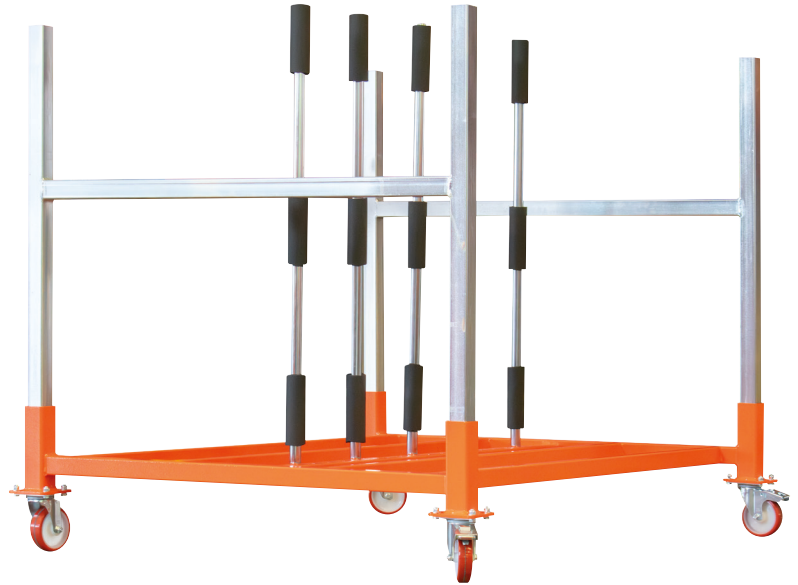

Easy storage of doors and bonnets.
Versatile, adjustable trolley with anti-slip protection.

DISMANTLING

RPP

Trolley with rack
for organising doors, tailgates
and bonnets

Adaptability: Adjustable rack that adapts to different shapes, sizes and weights, optimising available space.

1 ton
MAX LOAD

Versatility
DOORS, TAILGATES AND BONNETS

Adaptability
ADJUSTABLE RACK

Stability

Non-slip protection

Manoeuvrability

Smooth handling

Stability: Flatbed with open bottom and 5 spacers to ensure stability without unbalancing.

Distanziatori con protezioni

Safety: Non-slip guards reduce the risk of damage and slipping.

Manoeuvrability: Swivel wheels and movable base for smooth and effortless handling.

RPP

143N80800

 Payload	1000 Kg
 Dimensions	1460 x 1140 x h 1128 mm
 Weight	75 Kg