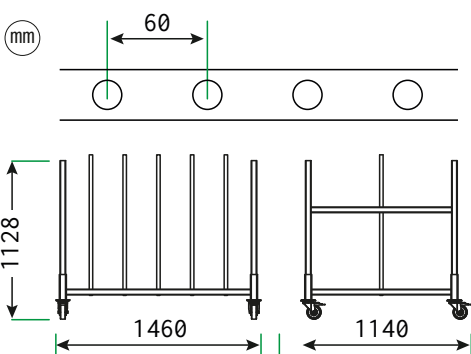

1 ton
MAX LOAD

Versatility
DOORS, TAILGATES AND BONNETS

Adaptability
ADJUSTABLE RACK

Stability

Non-slip protection

Manoeuvrability

Smooth handling

Stability: Flatbed with open bottom and 5 spacers to ensure stability without unbalancing.

Distanziatori con protezioni

Safety: Non-slip guards reduce the risk of damage and slipping.

Manoeuvrability: Swivel wheels and movable base for smooth and effortless handling.

RPP

143N80800

 Payload	1000 Kg
 Dimensions	1460 x 1140 x h 1128 mm
 Weight	75 Kg