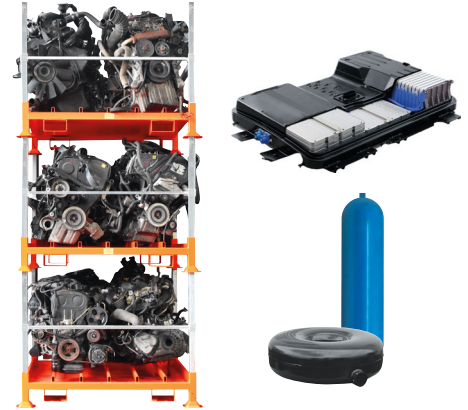

Customizable platform.

DISMANTLING

CSB

Auxiliary trolley for the disassembly of mechanics and battery packs

1 ton
MAX LOAD

24" / 18"
UP / DOWN

2,15 m
MAX HEIGHT

Rechargeable battery Without cables

High safety standards

Ideal as a work surface for dismantling

Efficient

Easy to use

VIDEO

Rechargeable battery

Platforms quickly replaceable.

| | | CSB |
|--|--------------------|-----------------------------|
| | | 146N10000 |
| | Payload | 1000 Kg |
| | Lifting time | ↑ 24" - 18" ↓ sec |
| | Max lifting height | 2148 mm |
| | Power supply | 2.2 kW - 24V |
| | Battery | 2 x 12 V |
| | Battery charging | 220 V |
| | Alarm | Acustico - Audible - Sonore |
| | Weight | 400 Kg |