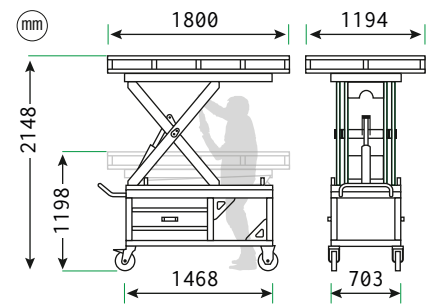

Customizable platform.

DISMANTLING

CSB

Auxiliary trolley for the disassembly of mechanics and battery packs

1 ton
MAX LOAD

24" / 18"
UP / DOWN

2,15 m
MAX HEIGHT

Rechargeable battery Without cables

High safety standards

Ideal as a work surface for dismantling

Efficient

Easy to use

VIDEO

Rechargeable battery

Platforms quickly replaceable.

| | | CSB |
|--|--------------------|-----------------------------|
| | | 146N10000 |
| | Payload | 1000 Kg |
| | Lifting time | ↑ 24" - 18" ↓ sec |
| | Max lifting height | 2148 mm |
| | Power supply | 2.2 kW - 24V |
| | Battery | 2 x 12 V |
| | Battery charging | 220 V |
| | Alarm | Acustico - Audible - Sonore |
| | Weight | 400 Kg |