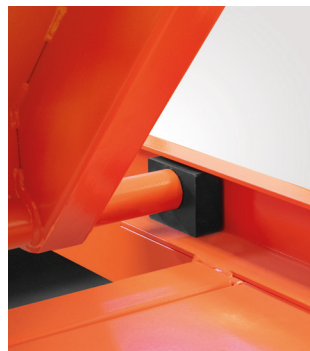

Customizable platform.

DISMANTLING

CSB

Auxiliary trolley for the disassembly of mechanics and battery packs

1 ton
MAX LOAD

24" / 18"
UP / DOWN

2,15 m
MAX HEIGHT

Rechargeable battery Without cables

High safety standards

Ideal as a work surface for dismantling

Efficient

Easy to use

VIDEO

Rechargeable battery

Platforms quickly replaceable.

| | | CSB |
|--|--------------------|-----------------------------|
| | | 146N10000 |
| | Payload | 1000 Kg |
| | Lifting time | ↑ 24" - 18" ↓ sec |
| | Max lifting height | 2148 mm |
| | Power supply | 2.2 kW - 24V |
| | Battery | 2 x 12 V |
| | Battery charging | 220 V |
| | Alarm | Acustico - Audible - Sonore |
| | Weight | 400 Kg |