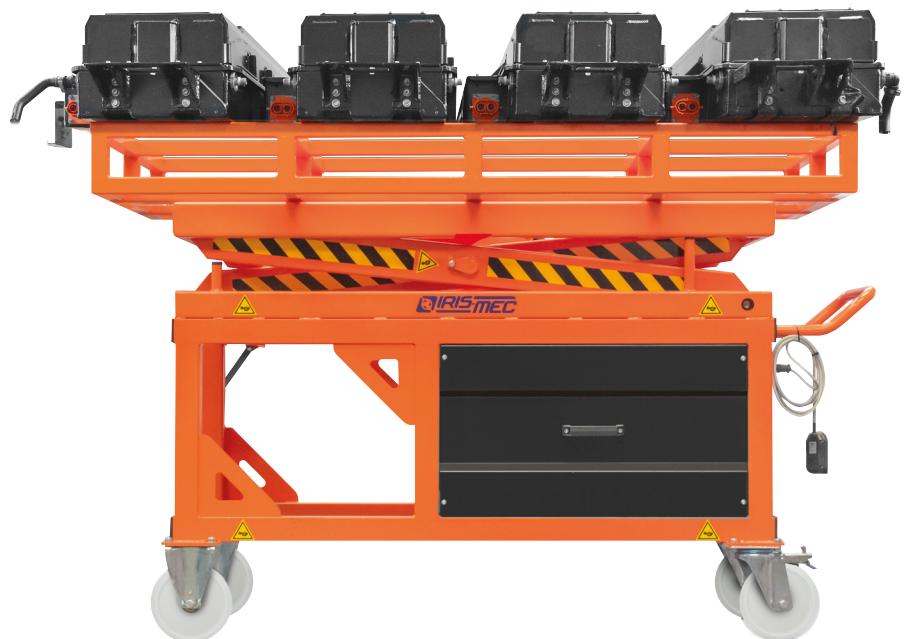

Customizable platform.

DISMANTLING

CSB

Auxiliary trolley for the disassembly of mechanics and battery packs

1 ton
MAX LOAD

24" / 18"
UP / DOWN

2,15 m
MAX HEIGHT

Rechargeable battery Without cables

High safety standards

Ideal as a work surface for dismantling

Efficient

Easy to use

VIDEO

Rechargeable battery

Platforms quickly replaceable.

| | | CSB |
|--|--------------------|-----------------------------|
| | | 146N10000 |
| | Payload | 1000 Kg |
| | Lifting time | ↑ 24" - 18" ↓ sec |
| | Max lifting height | 2148 mm |
| | Power supply | 2.2 kW - 24V |
| | Battery | 2 x 12 V |
| | Battery charging | 220 V |
| | Alarm | Acustico - Audible - Sonore |
| | Weight | 400 Kg |