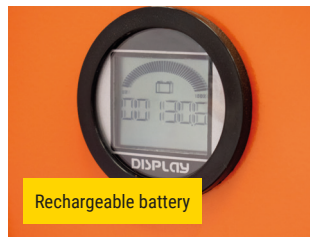

High safety standards

Ideal as a work surface for dismantling

Efficient

Easy to use

VIDEO

Rechargeable battery

Platforms quickly replaceable.

| | | CSB |
|--|--------------------|-----------------------------|
| | | 146N10000 |
| | Payload | 1000 Kg |
| | Lifting time | ↑ 24" - 18" ↓ sec |
| | Max lifting height | 2148 mm |
| | Power supply | 2.2 kW - 24V |
| | Battery | 2 x 12 V |
| | Battery charging | 220 V |
| | Alarm | Acustico - Audible - Sonore |
| | Weight | 400 Kg |